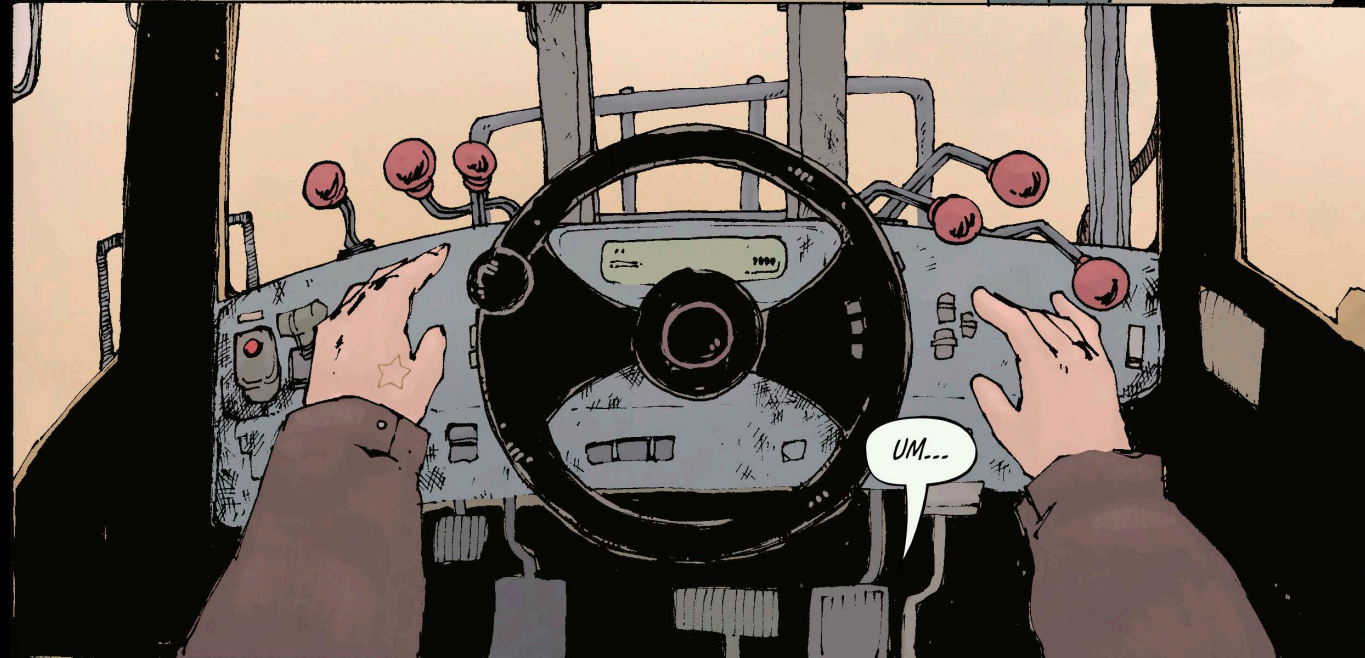

DUDE! HOW MUCH DOES YOUR WIFE WEIGH?

WATCH IT!

STOP, STOP, STOP, STOP!

WHAT ARE YOU DOING?

Bump!

WHEW. IT'S HEAVY!

YEAH, IT'S A COFFIN, DAMMIT.

WAIT A MINUTE...

THEY'LL DEFINITELY HEAR THAT!

DO YOU EVEN KNOW HOW TO DRIVE THIS?

HOW HARD CAN IT BE?

UM...