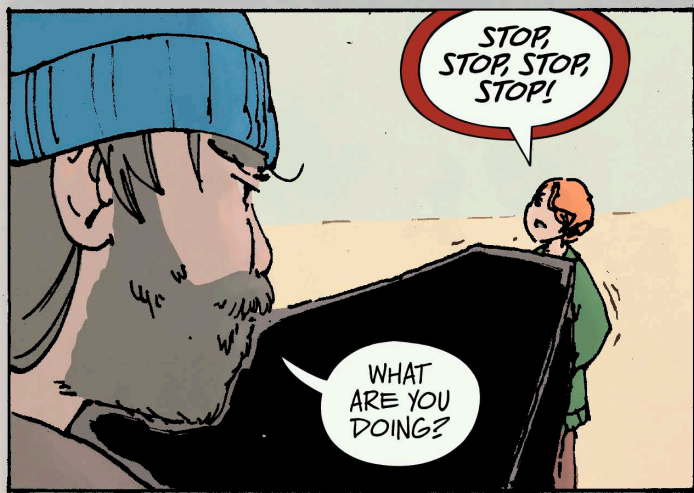

WHAT HAPPENED BEFORE

Chapter 1

After Sunny learns how serious her congenital heart defect is, she runs away to avoid telling her parents the news. She meets a group of graffiti taggers her age, and, together, they break into a village store at night.

The reckless burglary goes completely off the rails when the store owner suddenly appears and gets knocked out by the leader of the group.

While the others run away, Sunny stays behind to help the injured man and is startled by the arriving police, who she narrowly avoids by hiding in a rusty pickup truck.

Their heated discussion abruptly ends, when the pickup gets towed away. Sunny, who realizes that her medication is still in the pickup truck, is now forced to work with Pit to get it back...

**NO
TRESPASSING**
Kfz.-Verwahrstelle
Gmde. Eichfeld

...THE POLICE ARE STILL LOOKING FOR THE TWO SUSPECTS WHO ALLEGEDLY ASSAULTED A STORE OWNER AND ARE NOW ON THE RUN...

DUDE! HOW MUCH DOES YOUR WIFE WEIGH?

WATCH IT!

STOP, STOP, STOP, STOP!

WHAT ARE YOU DOING?