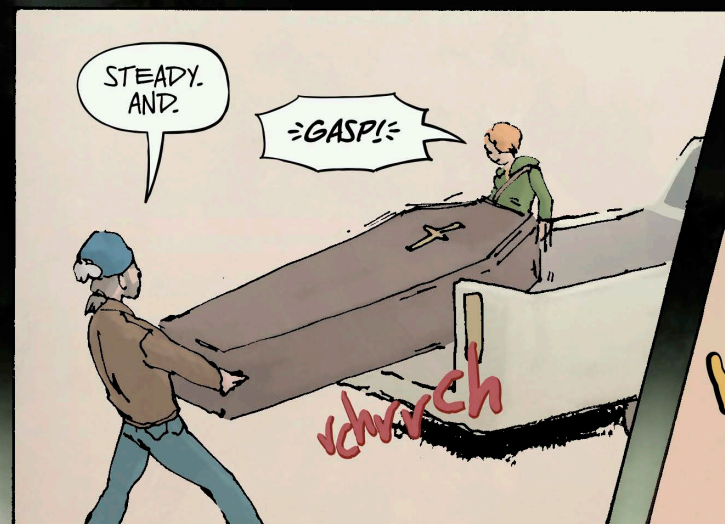

The reckless burglary goes completely off the rails when the store owner suddenly appears and gets knocked out by the leader of the group.

While the others run away, Sunny stays behind to help the injured man and is startled by the arriving police, who she narrowly avoids by hiding in a rusty pickup truck.

Their heated discussion abruptly ends, when the pickup gets towed away. Sunny, who realizes that her medication is still in the pickup truck, is now forced to work with Pit to get it back...

**NO
TRESPASSING**
Kfz.-Verwahrstelle
Gmde. Eichfeld

...THE POLICE ARE STILL LOOKING FOR THE TWO SUSPECTS WHO ALLEGEDLY ASSAULTED A STORE OWNER AND ARE NOW ON THE RUN...

DUDE! HOW MUCH DOES YOUR WIFE WEIGH?

WATCH IT!

STOP, STOP, STOP, STOP!

WHAT ARE YOU DOING?