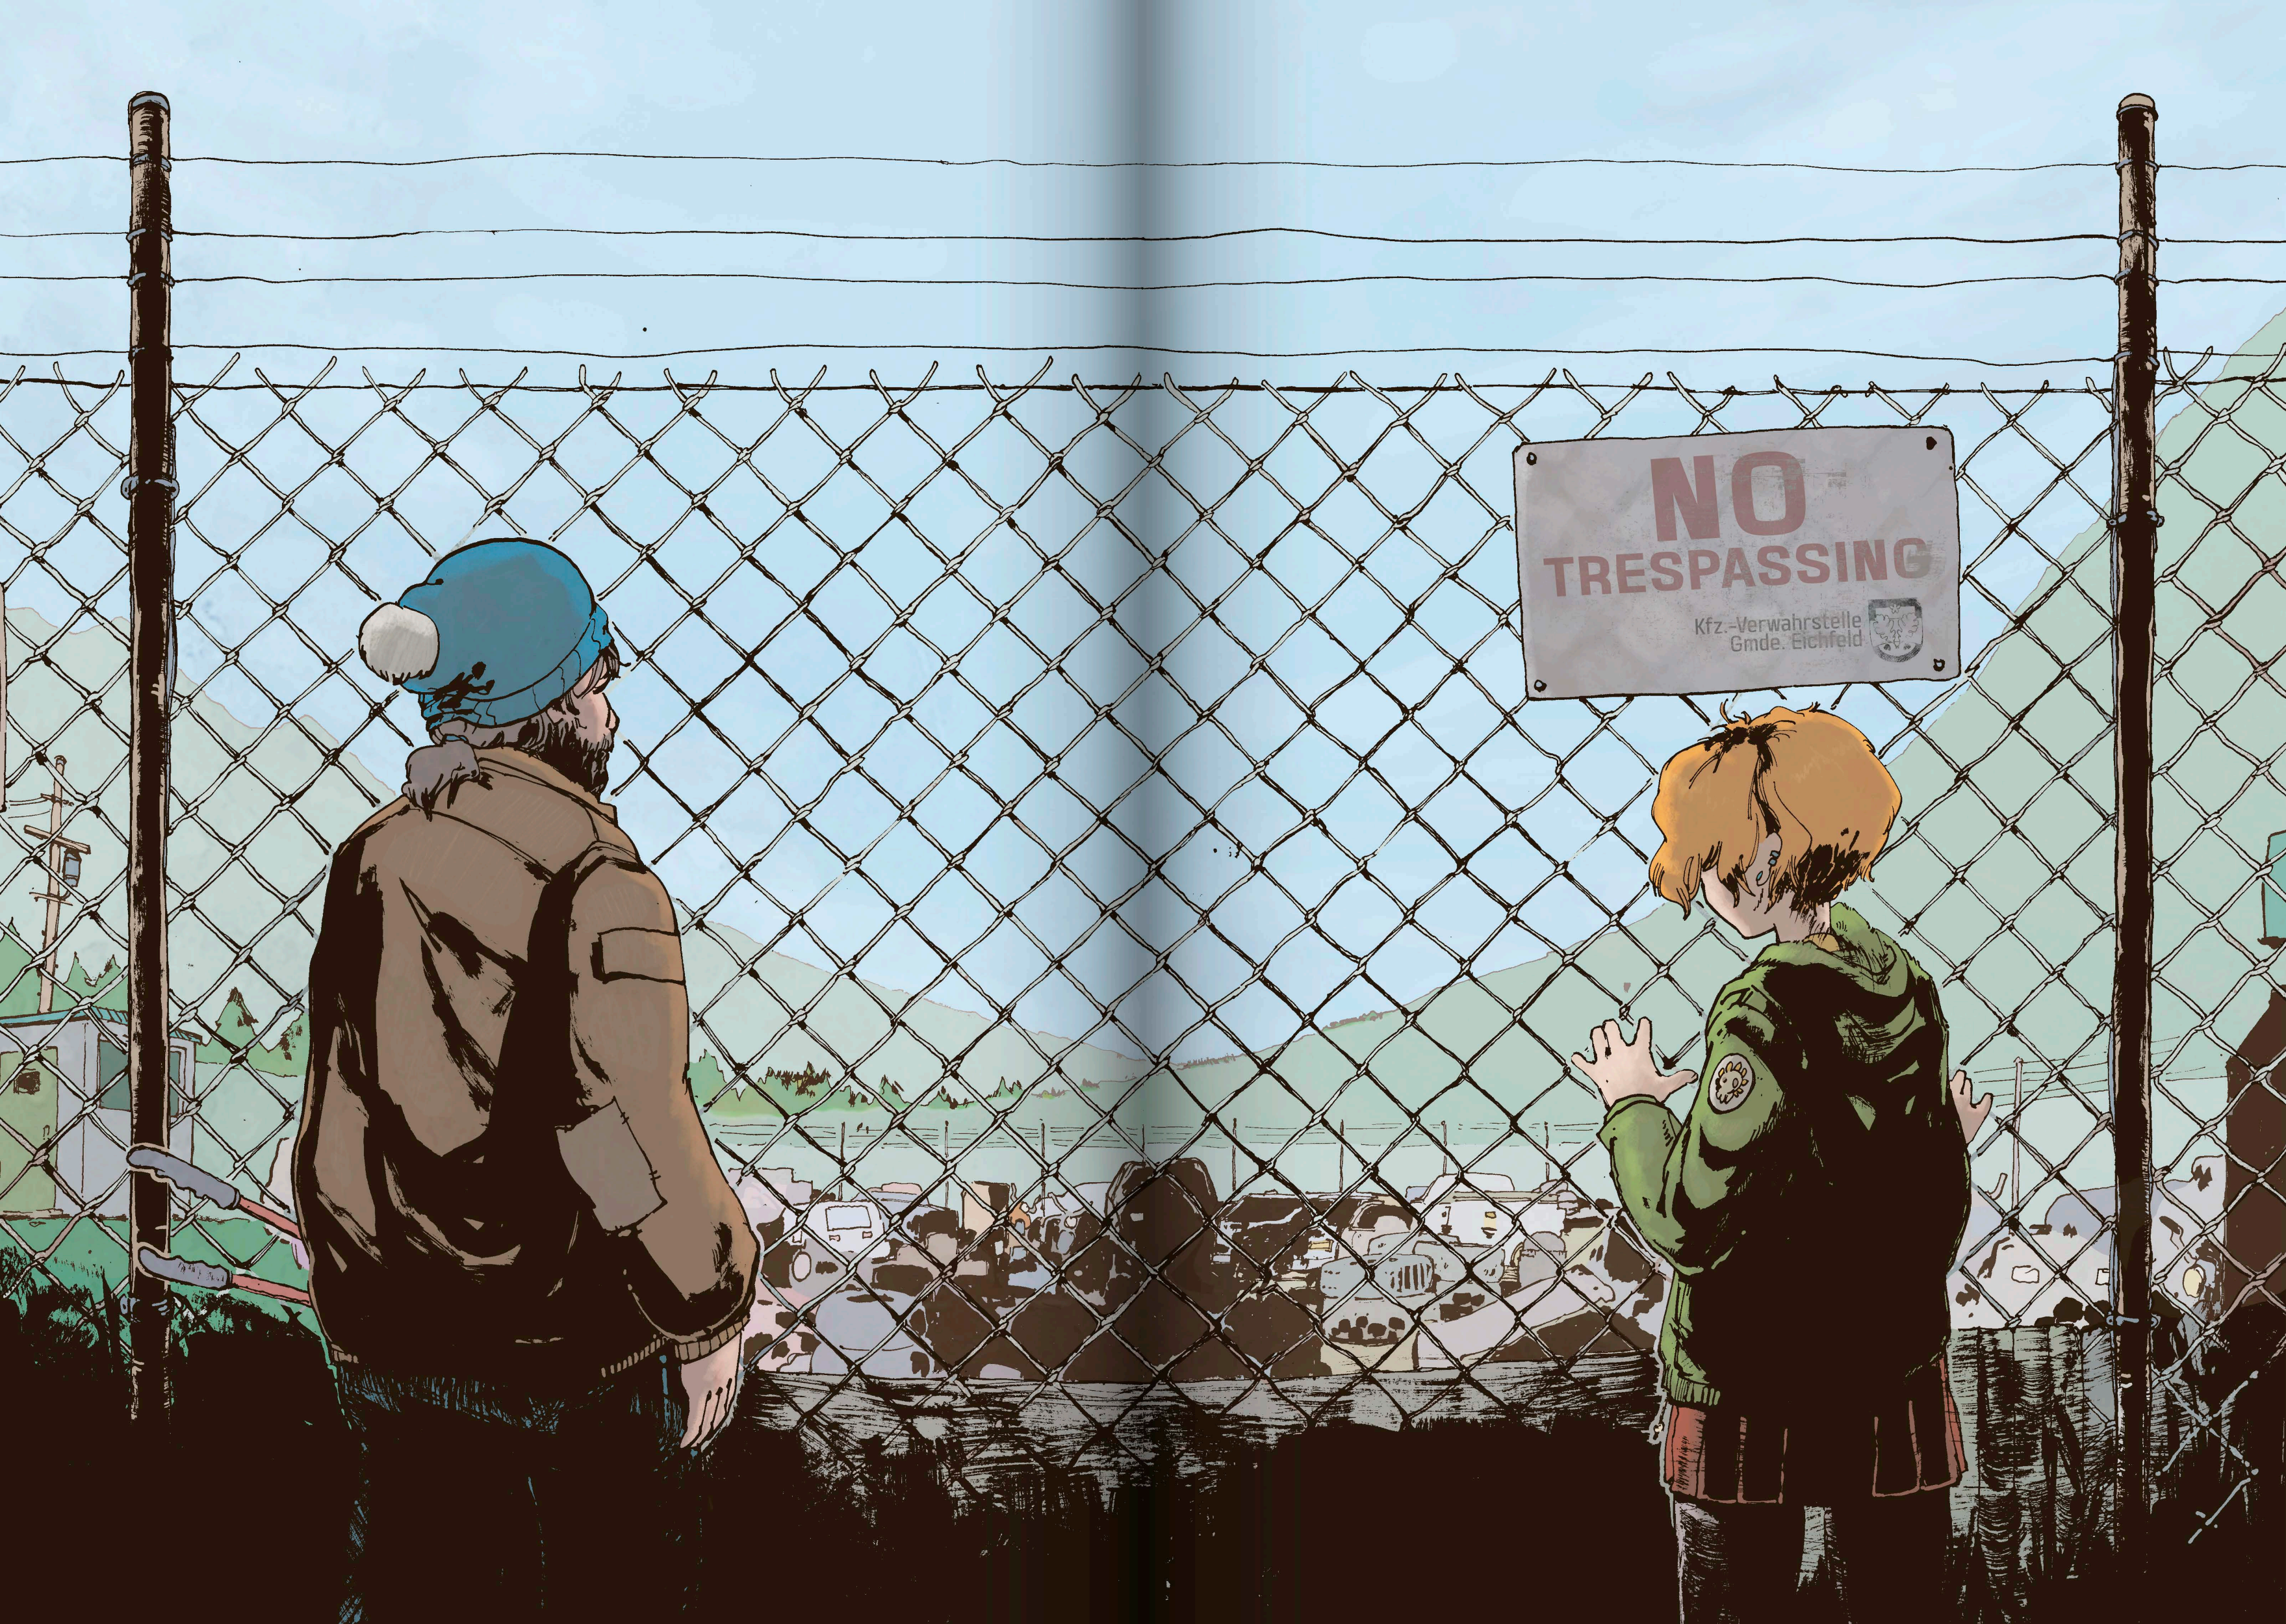

**NO
TRESPASSING**
Kfz.-Verwahrstelle
Gmde. Eichfeld