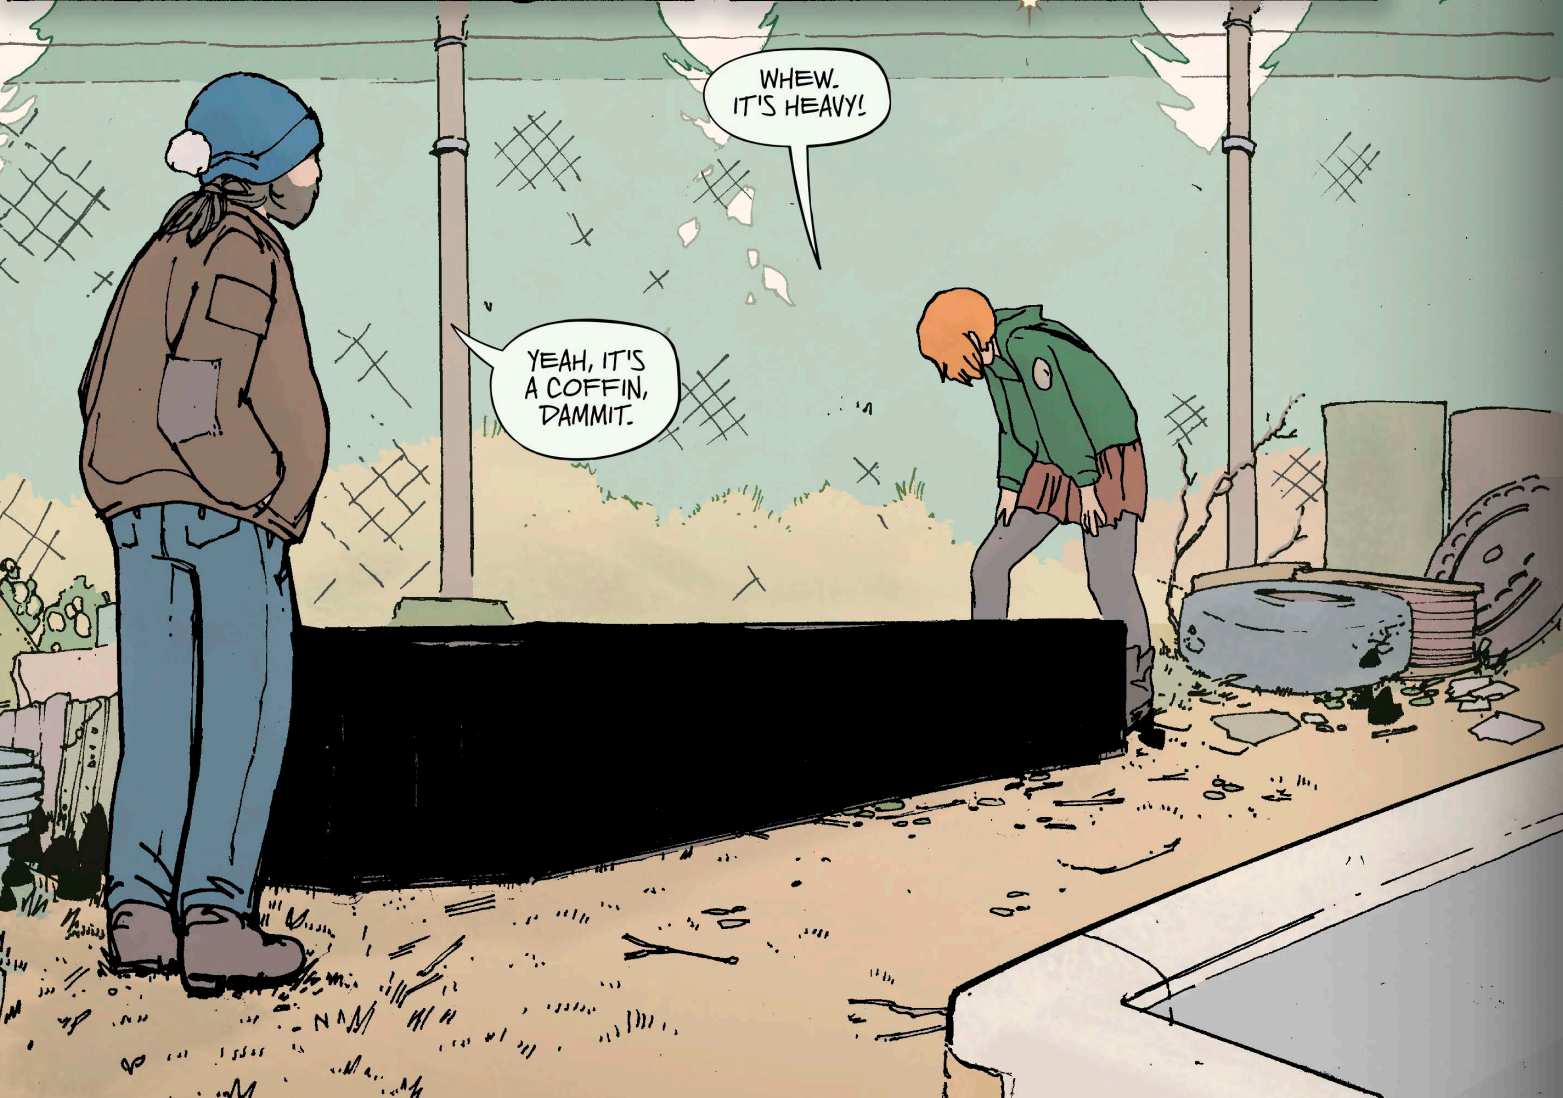

WHEW. IT'S HEAVY!

YEAH, IT'S A COFFIN, DAMMIT.