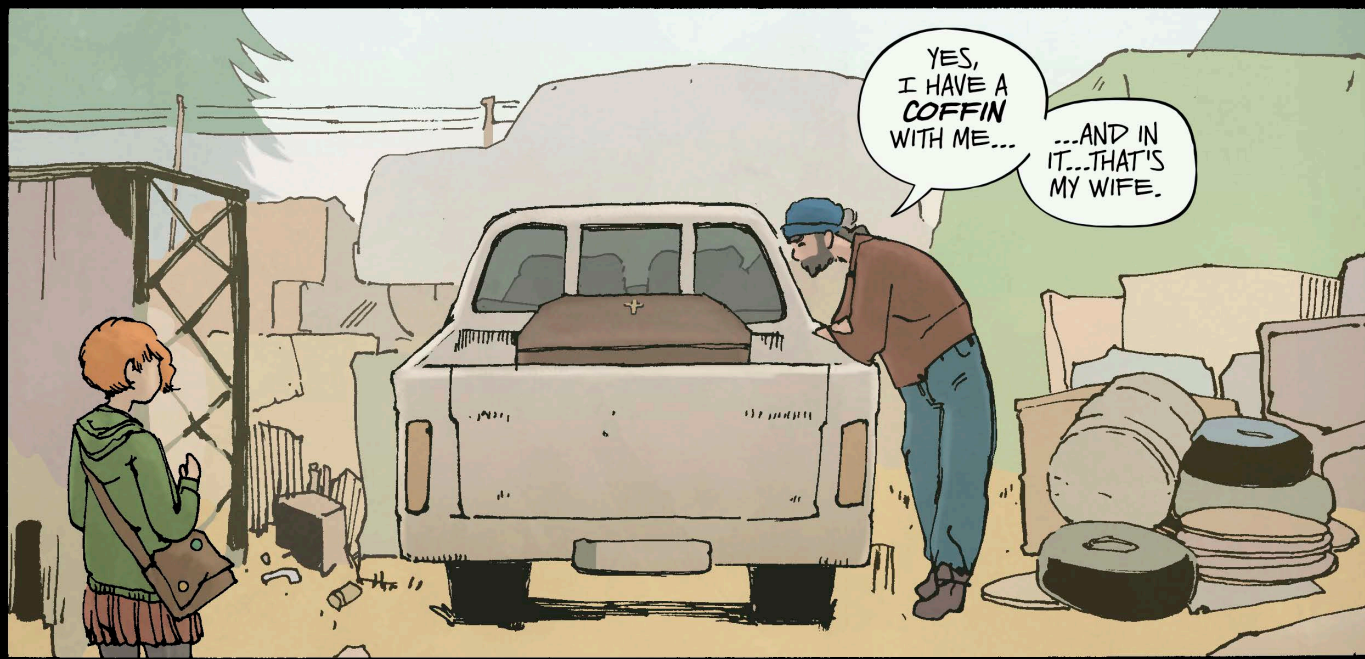

WHAT HAPPENED BEFORE

Chapter 1

After Sunny learns how serious her congenital heart defect is, she runs away to avoid telling her parents the news. She meets a group of graffiti taggers her age, and, together, they break into a village store at night.

The reckless burglary goes completely off the rails when the store owner suddenly appears and gets knocked out by the leader of the group.

While the others run away, Sunny stays behind to help the injured man and is startled by the arriving police, who she narrowly avoids by hiding in a rusty pickup truck.

Their heated discussion abruptly ends, when the pickup gets towed away. Sunny, who realizes that her medication is still in the pickup truck, is now forced to work with Pit to get it back...

**NO
TRESPASSING**
Kfz.-Verwahrstelle
Gmde. Eichfeld

...THE POLICE ARE STILL LOOKING FOR THE TWO SUSPECTS WHO ALLEGEDLY ASSAULTED A STORE OWNER AND ARE NOW ON THE RUN...

DUDE! HOW MUCH DOES YOUR WIFE WEIGH?

WATCH IT!

STOP, STOP, STOP, STOP!

WHAT ARE YOU DOING?